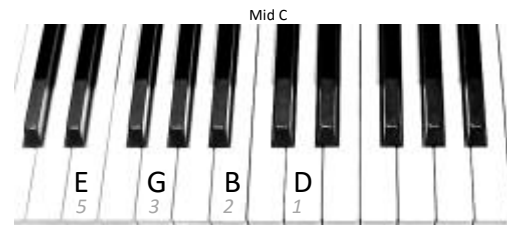

Left hand chords

D

Dmaj7

Em

Em7

F#m

1

F#m7

G

Gmaj7

A

A7

Bm

Bm7