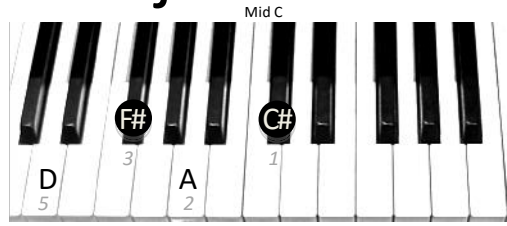

Left hand chords

D

Dmaj7

Em

Em7

F#m

1

F#m7

G

Gmaj7

A

A7

Bm

Bm7