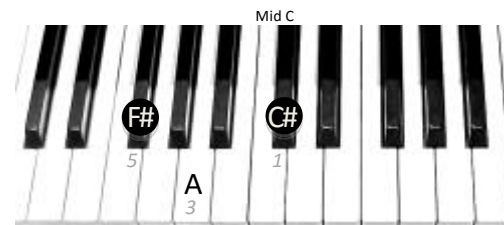

Left hand chords

D

Dmaj7

Em

Em7

F#m

1

F#m7

G

Gmaj7

A

A7

Bm

Bm7