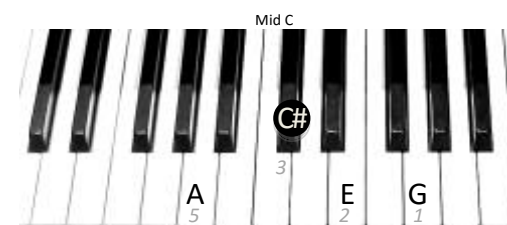

Left hand chords

D

Dmaj7

Em

Em7

F#m

1

F#m7

G

Gmaj7

A

A7

Bm

Bm7