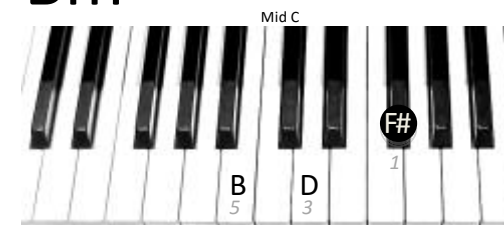

Left hand chords

D

Dmaj7

Em

Em7

F#m

1

F#m7

G

Gmaj7

A

A7

Bm

Bm7