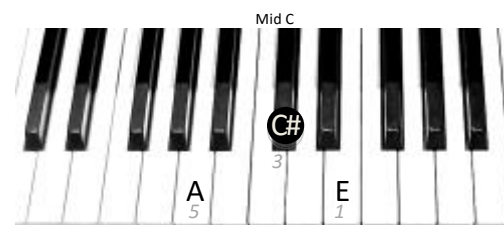

Left hand chords

D

Dmaj7

Em

Em7

F#m

1

F#m7

G

Gmaj7

A

A7

Bm

Bm7