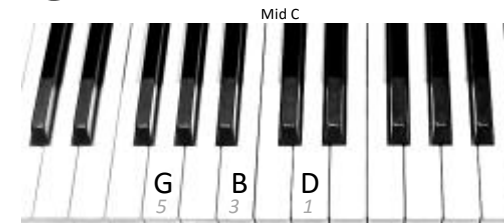

Left hand chords

D

Dmaj7

Em

Em7

F#m

1

F#m7

G

Gmaj7

A

A7

Bm

Bm7