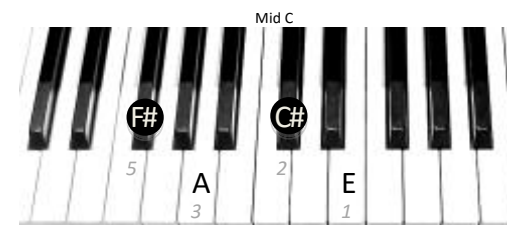

Left hand chords

D

Dmaj7

Em

Em7

F#m

1

F#m7

G

Gmaj7

A

A7

Bm

Bm7