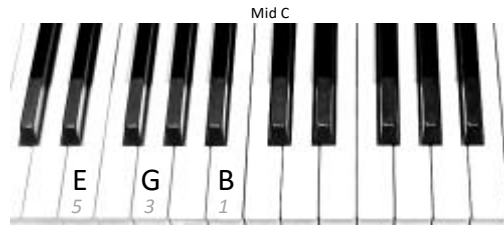

Left hand chords

D

Dmaj7

Em

Em7

F#m

1

F#m7

G

Gmaj7

A

A7

Bm

Bm7