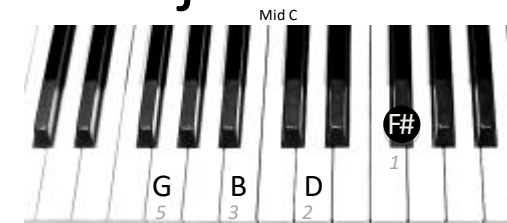

Left hand chords

D

Dmaj7

Em

Em7

F#m

1

F#m7

G

Gmaj7

A

A7

Bm

Bm7