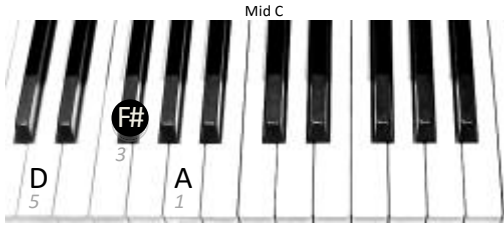

Left hand chords

D